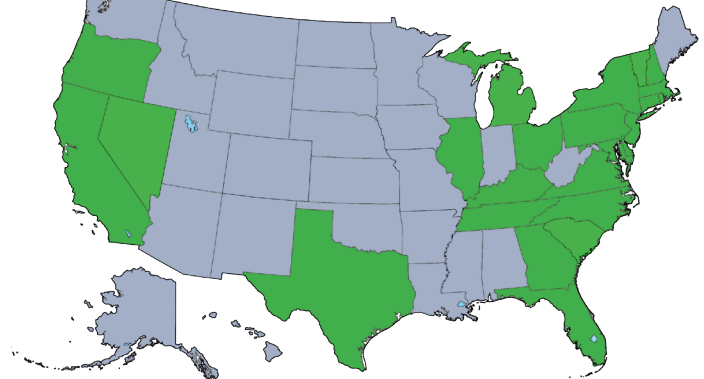

NEW FIRST-TIME STUDENTS IN FALL 2019

Number of Students Enrolled:

1,022

States Represented: **24**

Students in the First Generation of Their Families to Attend College: **9%**

Countries Represented: **10**

Distribution of Majors

Top Source Schools

1. Thomas Sprigg Wootton High School
2. Richard Montgomery High School
3. Mount Hebron High School
Winston Churchill High School
5. Montgomery Blair High School
6. Northwest High School
Marriotts Ridge High School
8. Poolesville High School
9. River Hill High School
10. Walter Johnson High School
Eleanor Roosevelt High School