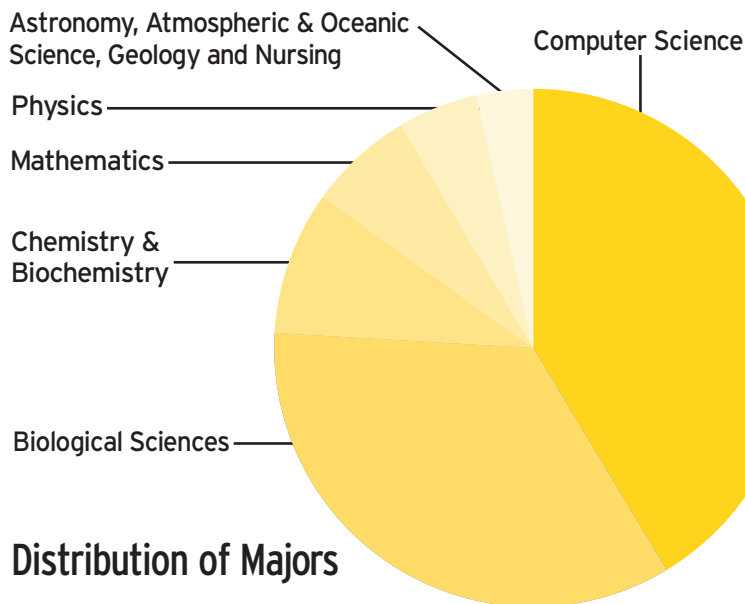

NEW FIRST-TIME STUDENTS IN FALL 2019

Number of Students Enrolled:

1,022

States Represented: **24**

Students in the First Generation of Their Families to Attend College: **9%**

Countries Represented: **10**

Distribution of Majors

Top Source Schools

1. Thomas Sprigg Wootton High School
2. Richard Montgomery High School
3. Mount Hebron High School
Winston Churchill High School
5. Montgomery Blair High School
6. Northwest High School
Marriotts Ridge High School
8. Poolesville High School
9. River Hill High School
10. Walter Johnson High School
Eleanor Roosevelt High School