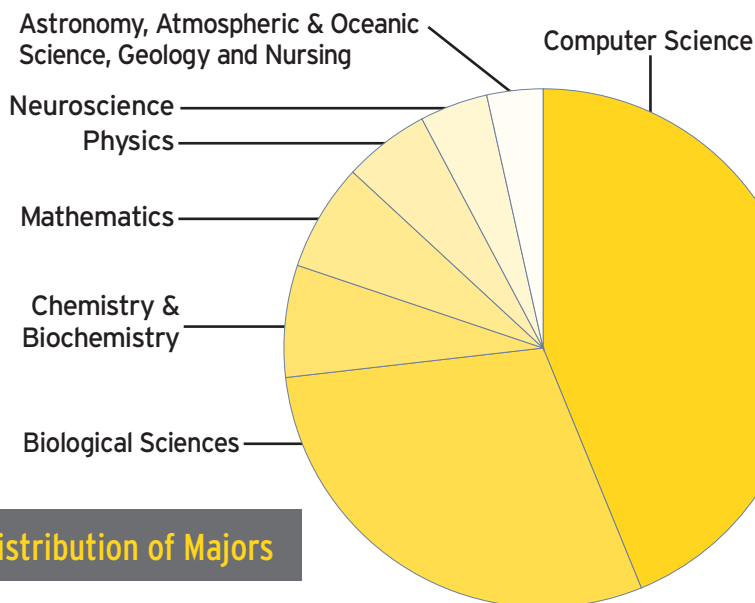

COLLEGE OF
COMPUTER, MATHEMATICAL,
& NATURAL SCIENCES

NEW FIRST-TIME STUDENTS IN FALL 2020

Number of Students Enrolled:

1,059

States Represented: **26**

- 12%** First Generation in Family to Go to College
- 15%** From Groups Underrepresented in the Sciences
- 85%** Participating in Special Programs

Countries Represented: **5**

Top Source Schools

1. Thomas Sprigg Wootton High School
2. Richard Montgomery High School
3. Winston Churchill High School
4. Montgomery Blair High School
5. Walter Johnson High School
6. Northwest High School
7. Poolesville High School
- Urbana High School
9. Wheaton Senior High School
10. Atholton High School