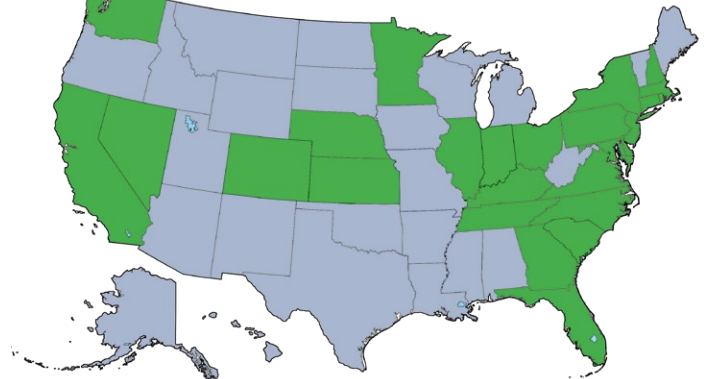

COLLEGE OF
COMPUTER, MATHEMATICAL,
& NATURAL SCIENCES

NEW FIRST-TIME STUDENTS IN FALL 2020

Number of Students Enrolled:

1,059

States Represented: **26**

- 12%** First Generation in Family to Go to College
- 15%** From Groups Underrepresented in the Sciences
- 85%** Participating in Special Programs

Countries Represented: **5**

Top Source Schools

1. Thomas Sprigg Wootton High School
2. Richard Montgomery High School
3. Winston Churchill High School
4. Montgomery Blair High School
5. Walter Johnson High School
6. Northwest High School
7. Poolesville High School
- Urbana High School
9. Wheaton Senior High School
10. Atholton High School