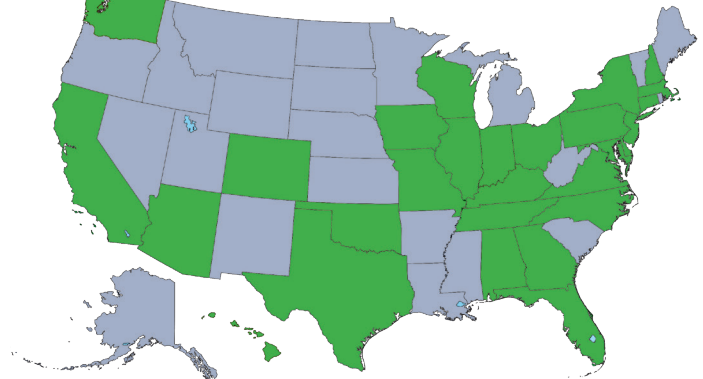

# NEW FIRST-TIME STUDENTS IN FALL 2018

Number of Students Enrolled:

# 1319

States Represented: **28**

Students in the First Generation  
of Their Families to Attend College: **138**

Countries Represented: **14**

### Top Source Schools

1. Thomas Sprigg Wootton High School
2. Poolesville High School
3. Eleanor Roosevelt High School
4. Winston Churchill High School
5. Urbana High School
6. Richard Montgomery High School  
Centennial High School
8. Montgomery Blair High School
9. Northwest High School  
River Hill High School  
Walter Johnson High School