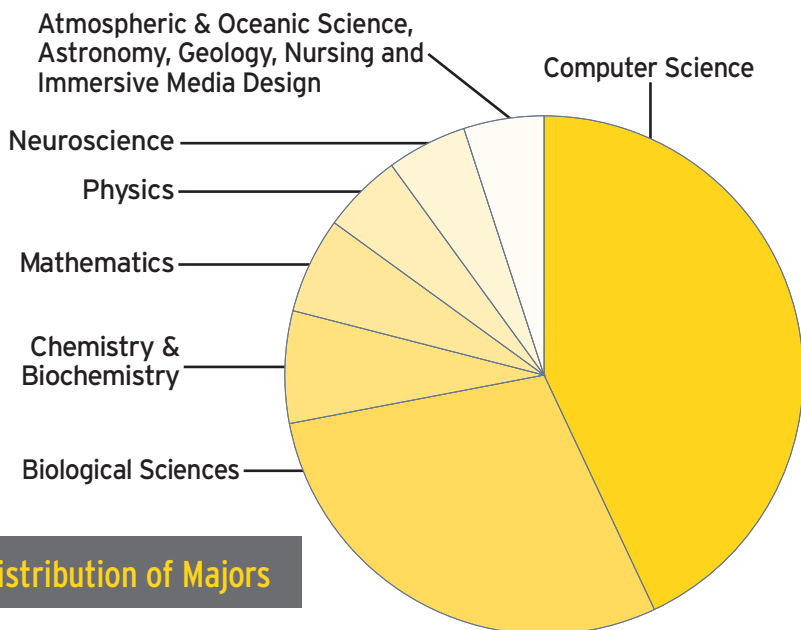

COLLEGE OF COMPUTER, MATHEMATICAL, & NATURAL SCIENCES

NEW FIRST-TIME STUDENTS IN FALL 2021

Number of Students Enrolled:

1,055

States Represented: **22**

- 12%** First Generation in Family to Go to College
- 19%** From Groups Underrepresented in the Sciences
- 81%** Participating in Special Programs

Countries Represented: **6**

Top Source Schools

1. Thomas Sprigg Wootton High School
2. Montgomery Blair High School
Poolesville High School
4. Eleanor Roosevelt High School
Northwest High School
6. Centennial High School
7. Winston Churchill High School
8. Clarksburg High School
9. Springbrook High School
Richard Montgomery High School