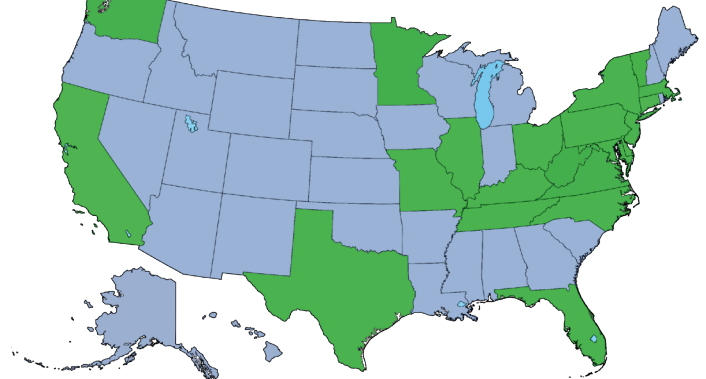

COLLEGE OF COMPUTER, MATHEMATICAL, & NATURAL SCIENCES

NEW FIRST-TIME STUDENTS IN FALL 2021

Number of Students Enrolled:

1,055

States Represented: **22**

- 12%** First Generation in Family to Go to College
- 19%** From Groups Underrepresented in the Sciences
- 81%** Participating in Special Programs

Countries Represented: **6**

Top Source Schools

1. Thomas Sprigg Wootton High School
2. Montgomery Blair High School
Poolesville High School
4. Eleanor Roosevelt High School
Northwest High School
6. Centennial High School
7. Winston Churchill High School
8. Clarksburg High School
9. Springbrook High School
Richard Montgomery High School