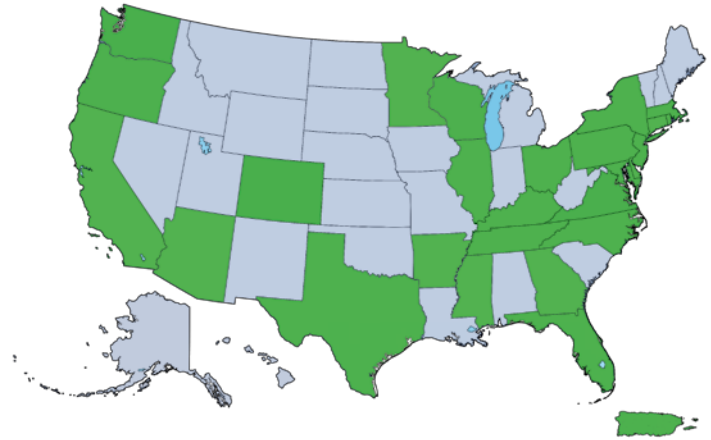

NEW FIRST-TIME STUDENTS IN FALL 2023

Number of Students Enrolled:

1,126

States/Territories Represented: **27**

Distribution of Majors

Countries Represented: **4**

13%

First Generation
in Family to Go
to College

17%

From Groups
Underrepresented
in the Sciences

77%

Participating in
Special Programs

3400 A.V. Williams Building
University of Maryland
College Park, MD 20742