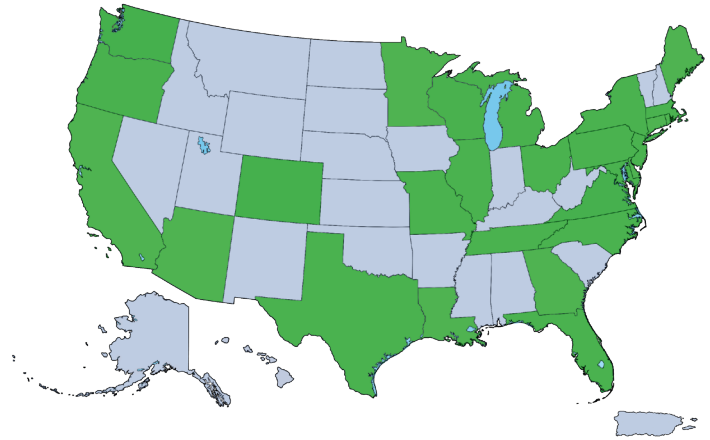

NEW FIRST-TIME STUDENTS IN FALL 2024

Number of Students Enrolled:

1,262

States/Territories Represented: **28**

Distribution of Majors

Countries Represented: **9**

12%

First Generation
in Family to Go
to College

14%

From Groups
Underrepresented
in the Sciences

86%

Participating in
Special Programs

3400 A.V. Williams Building
University of Maryland
College Park, MD 20742