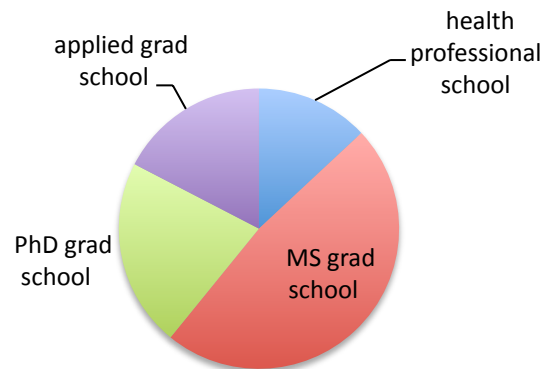

### Where will CHEM & BCHM students work after graduation?

Fullbright Tel Aviv Univ  
Booz Allen  
Fastet Research  
FDA  
Google  
NIH  
Scribe America  
UMB Dentistry research

data compiled by CMNS Student Advisory Board based on CMNS Graduation Survey  
UMD Career Center Graduation Survey

<https://cmns.umd.edu/sab>

<https://careers.umd.edu/sites/careers.umd.edu/files/2015%20Graduation%20Survey%20Report.pdf>

# WHAT DO CMSC STUDENTS DO AFTER GRADUATION?

CMSC student plans after graduation

CMSC graduates: If another degree, what kind?