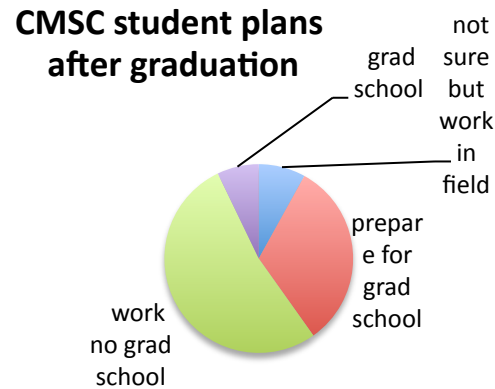

# WHAT DO CMNS STUDENTS DO AFTER GRADUATION?

compiled by CMNS Student Advisory Board based on CMNS Graduation Survey

More information at <https://cmns.umd.edu/sab>

Also see UMD Career Center Graduation Survey

# WHAT DO BSCI STUDENTS DO AFTER GRADUATION?

**BSCI students plans after graduation**

**BSCI graduates: If another degree, what kind?**