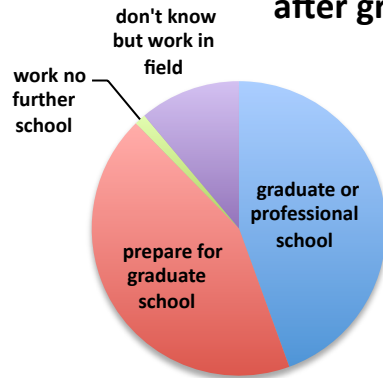

# WHAT DO CMNS STUDENTS DO AFTER GRADUATION?

compiled by CMNS Student Advisory Board based on CMNS Graduation Survey

More information at <https://cmns.umd.edu/sab>

Also see UMD Career Center Graduation Survey

# WHAT DO BSCI STUDENTS DO AFTER GRADUATION?

**BSCI students plans after graduation**

**BSCI graduates: If another degree, what kind?**