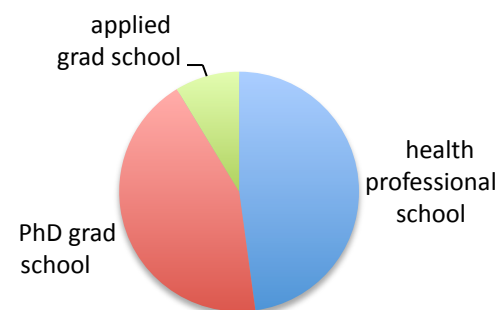

CHEM & BCHM graduates: if another degree, what kind?

Where will CHEM & BCHM students work after graduation?

Fullbright Tel Aviv Univ
Booz Allen
Fastet Research
FDA
Google
NIH
Scribe America
UMB Dentistry research

data compiled by CMNS Student Advisory Board based on CMNS Graduation Survey
UMD Career Center Graduation Survey

<https://cmns.umd.edu/sab>

<https://careers.umd.edu/sites/careers.umd.edu/files/2015%20Graduation%20Survey%20Report.pdf>