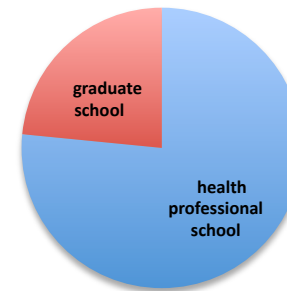

# WHAT DO CMNS STUDENTS DO AFTER GRADUATION?

compiled by CMNS Student Advisory Board based on CMNS Graduation Survey

More information at <https://cmns.umd.edu/sab>

Also see UMD Career Center Graduation Survey

# WHAT DO BSCI STUDENTS DO AFTER GRADUATION?

**BSCI students plans after graduation**

**BSCI graduates: If another degree, what kind?**