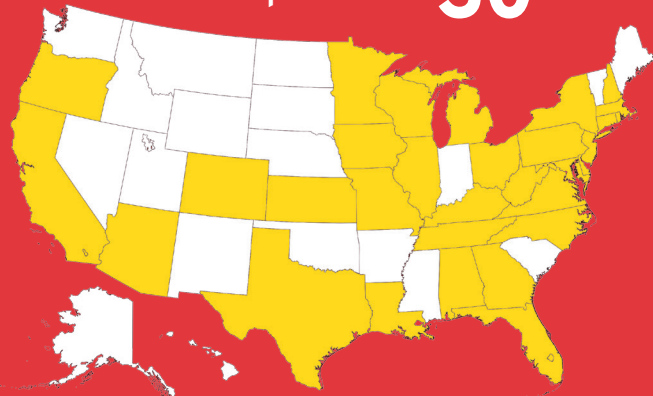

## NEW FIRST-TIME STUDENTS IN FALL 2017

Number of Students Enrolled:

# 1195

States Represented: **30**

Students in the First Generation of Their Families to Attend College: **129**

Countries Represented: **25**

Distribution of Majors

**81%** Participating in Special Programs  
**14%** From Groups Underrepresented in the Sciences